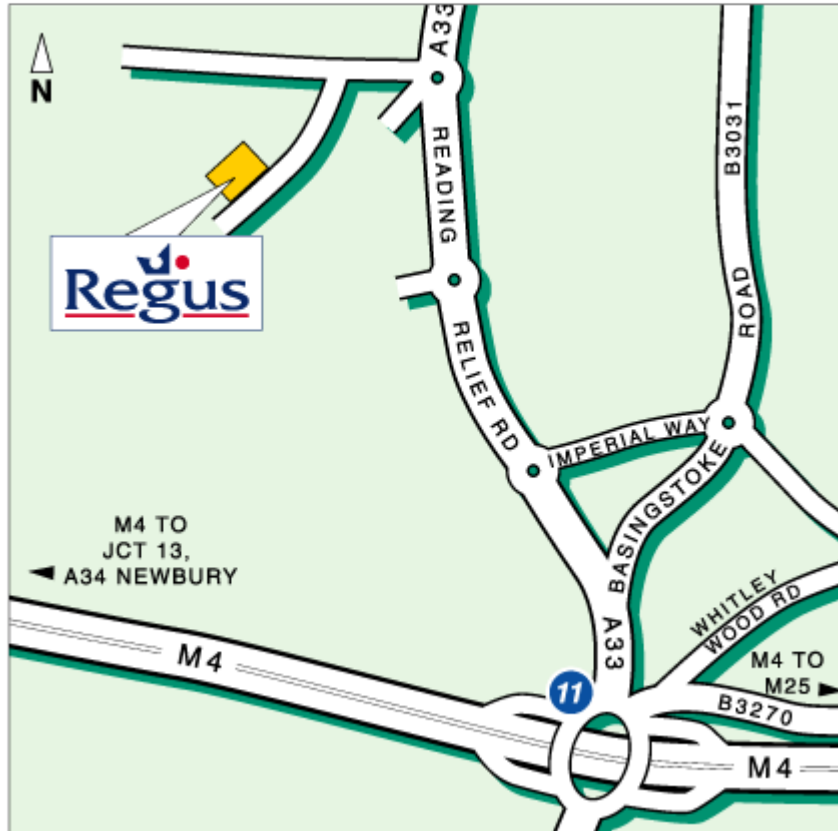

#### Directions to Reading Office

#### By Road:

- FROM M4
- Exit at Junction 11.
- Take the A33 towards Reading.
- After Madejski Stadium/Reading Gate retail park take 2nd turning on left
- into Green Park
- Brook Drive is the first left and we are the second building on the right.

#### By Public Transport:

- From Reading Station take the 'Fast Track' bus services marked for Green Park and the Madejski Stadium

Buses depart every 7-8 minutes